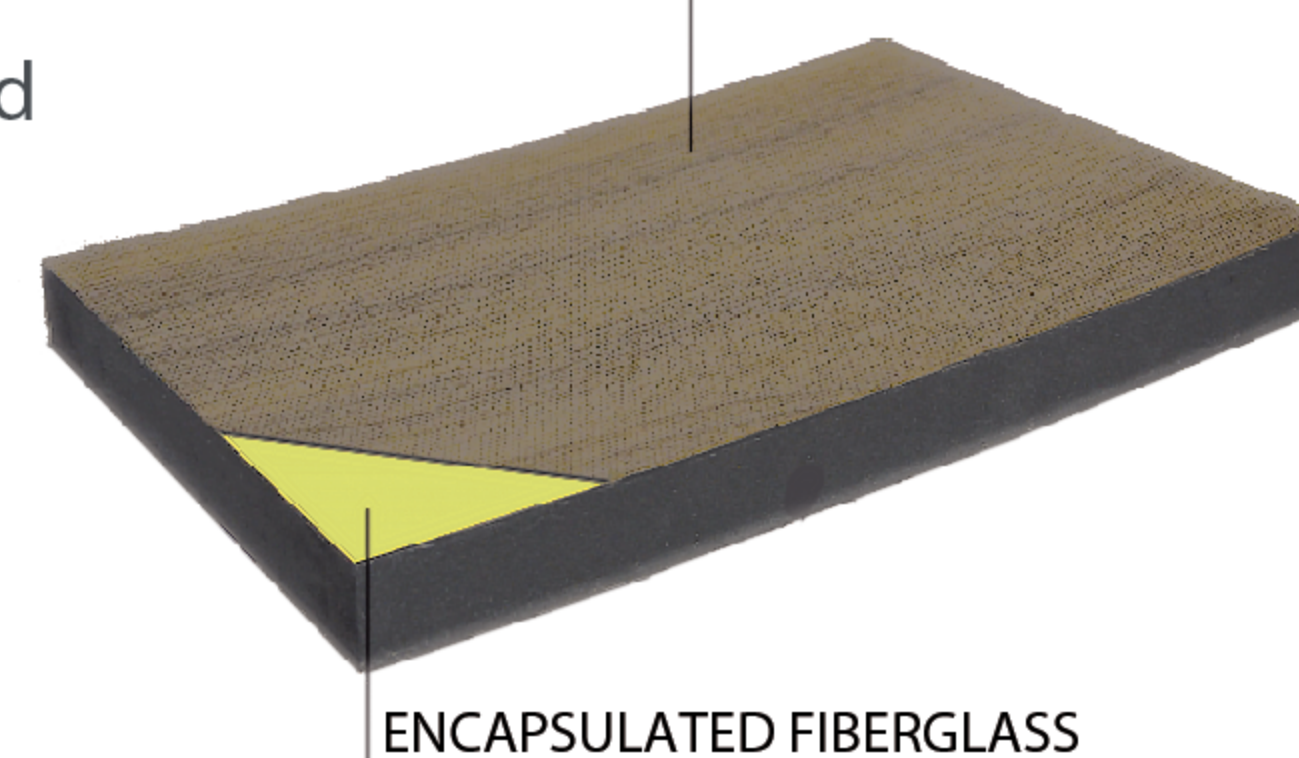

skyacoustics

LEGNO DATASHEET

LEGNO

Legno is a premium wood veneer panel system. The legno panels are custom engineered to your design specifications, with many options; from stains, perforations and species.

AVAILABLE SPECIES	PERFORATIONS	FIRE RATING	NRC	AVAILABLE STAINS	APPLICATIONS
ANY	MICRO PERFORATED	CLASS A ASTM E84	UP TO 0.90	AS PER DESIGNER / ARCHITECT	BAFFLES
	NON PERFORATED				TORISON SPRING
	CUSTOM PERFORATIONS				WALL CLOUDS

WOOD VENEER ON FACE

ENCAPSULATED FIBERGLASS

BEECH

ASH

MAPLE

BIRCH

WALNUT

OAK